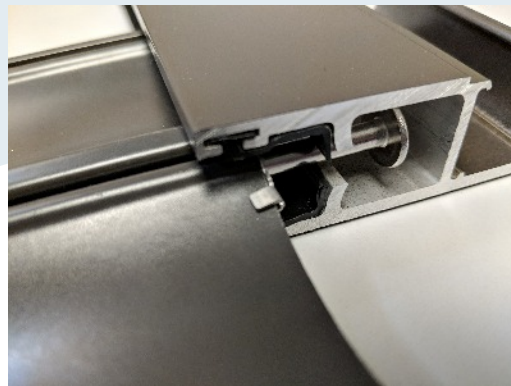

REMOTE

PUSH | PULL

CRANK

PUSH SWITCH

AUTOMATION

HURRICANE & SECURITY SHUTTER

Hurricane / Storm Protection | Security Prevention

117 Dixon Street, Selbyville, DE 19975 - Phone: 302-436-6005, Fax: 302-436-5100, Toll free: 1-800-233-1144
 6620 19th Street E. #103., Sarasota, FL 34243 - Phone: 941-355-0970, Fax: 941-355-0972 - Online: www.alutech.com

Manufactured by
ALUTECH
 shutter and shade solutions

Manufactured by
ALUTECH
 shutter and shade solutions
alutechscreens.com

The **MAGNUM** slat profile is the latest in security and storm shutter profiles. Due to its small housing sizes and high ratings, the slat has gained much popularity for security and storm prone areas.

Slat Retention Lock Tracks

Our one-of-a-kind "end retention system" eliminates the need for storm bars. This patented technology allows for SMOOTHER, QUIETER shutter operation.

- 20 ft tall max shutter height
- Snap in screw cavity cover